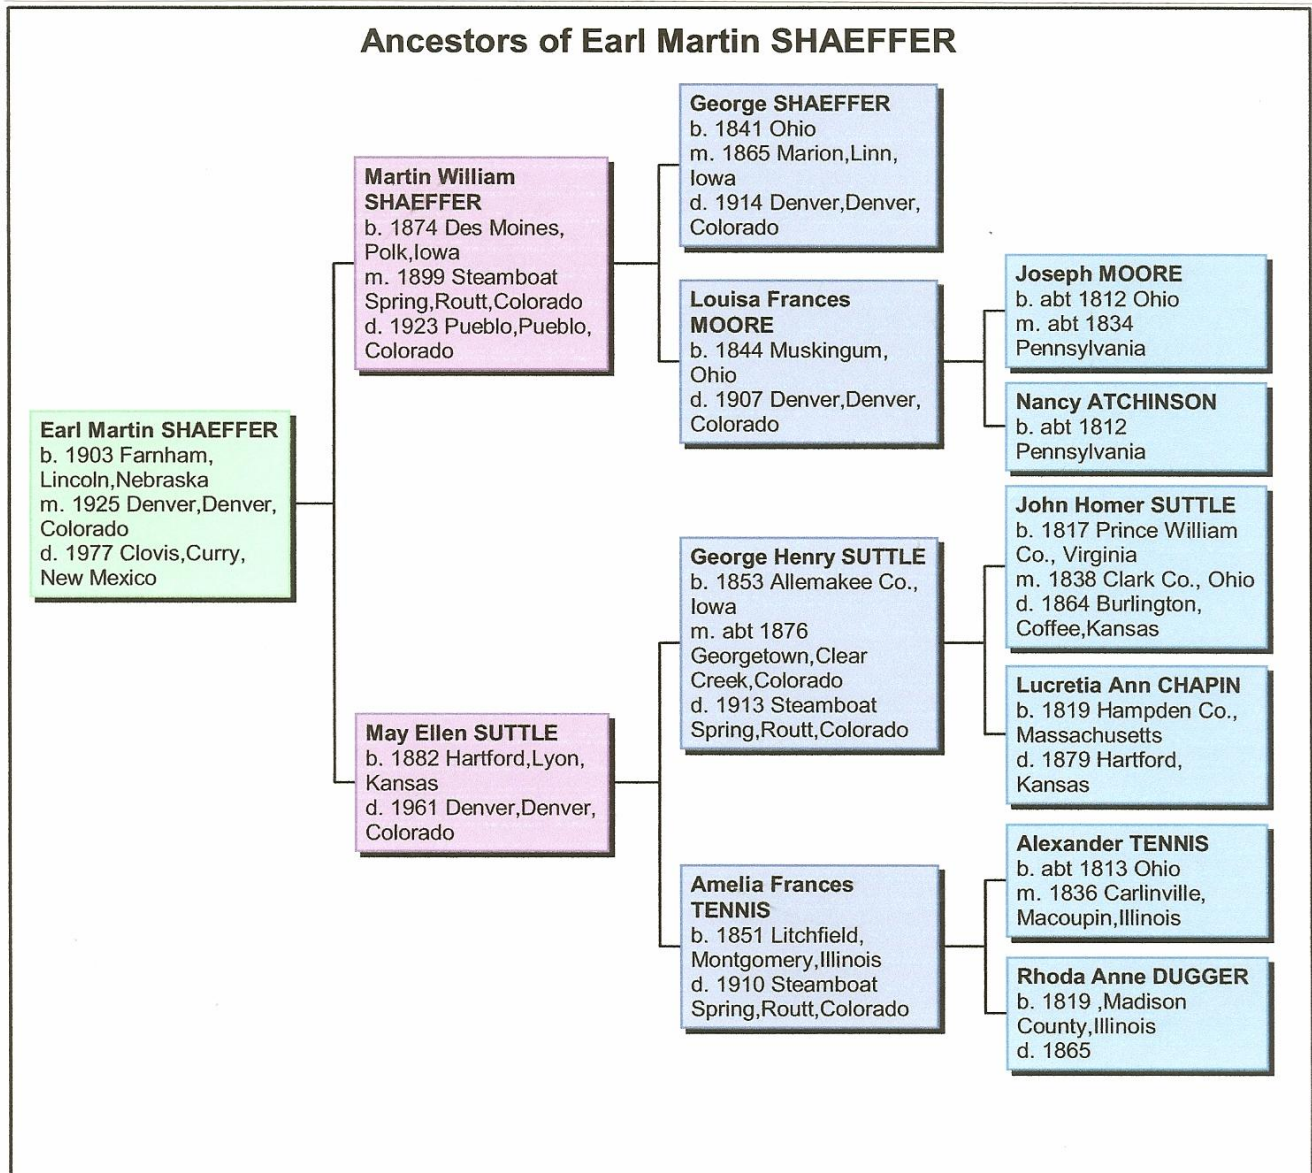

# Appendix D: Genealogy & Heritage

Descendants of Earl Martin Shaeffer & Helen Jo Osborne Shaeffer  
as of January 2006

## Ancestors of Earl Martin SHAEFFER

## Ancestors of Helen Josephine OSBORNE

**Family Group Record for Earl Martin SHAEFFER**

<b>Husband: Earl Martin SHAEFFER</b>			
Birth	24 Sep 1903	Farnham, Lincoln, Nebraska	
Death	6 Dec 1977	Clovis, Curry, New Mexico	
Father:	Martin William SHAEFFER		Mother: May Ellen SUTTLE
<b>Wife: Helen Josephine OSBORNE</b>			
Birth	7 Jul 1906	Denver, Denver, Colorado	
Marr.	1 Jan 1925	Denver, Denver, Colorado	Earl Martin SHAEFFER
Death	25 May 2000	Clovis, Curry, New Mexico	
Father:	Dallas Jonathan OSBORNE		Mother: Mary Pearl Oak MILLER
<b>1. Bobbie Jo SHAEFFER</b>			
Birth	7 Feb 1928	Grand Junction, Mesa, Colorado	
Marr.	7 Sep 1947	Grand Junction, Mesa, Colorado	William Prior IRWIN
<b>2. Earl Martin SHAEFFER Jr.</b>			
Birth	13 Aug 1931	Grand Junction, Mesa, Colorado	
Marr.	20 Aug 1957	Los Angeles, Los Angeles, California	Ellen Claire WEAVER