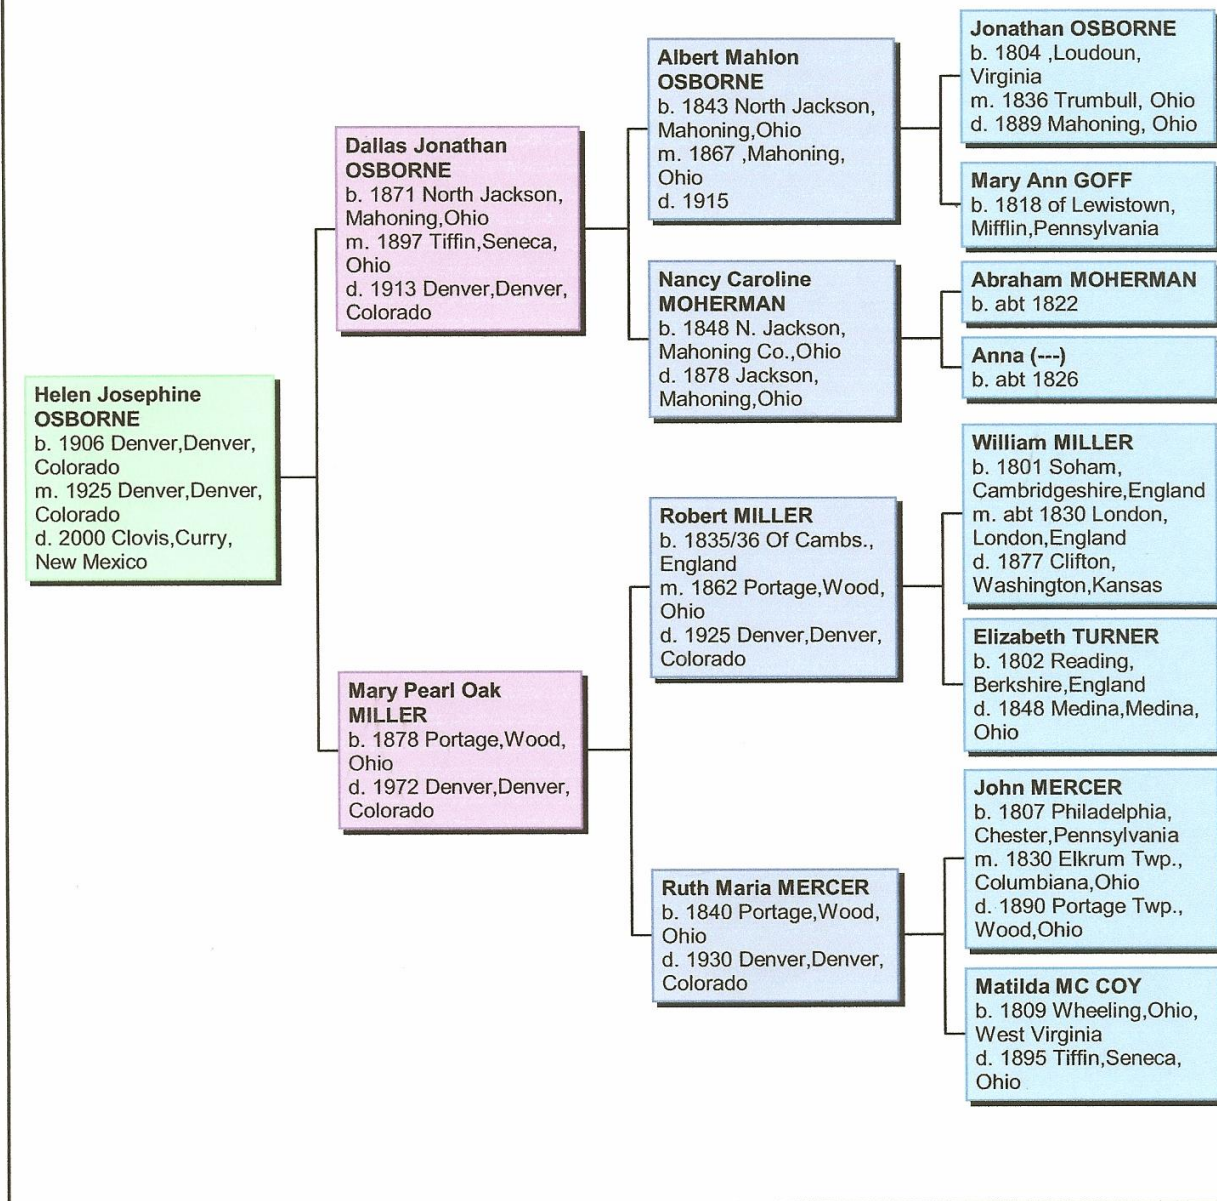

# Appendix D: Genealogy & Heritage

Descendants of Earl Martin Shaeffer & Helen Jo Osborne Shaeffer  
as of January 2006

## Ancestors of Earl Martin SHAEFFER

## Ancestors of Helen Josephine OSBORNE

**Family Group Record for Earl Martin SHAEFFER**

<b>Husband: Earl Martin SHAEFFER</b>			
Birth	24 Sep 1903	Farnham, Lincoln, Nebraska	
Death	6 Dec 1977	Clovis, Curry, New Mexico	
Father:	Martin William SHAEFFER		Mother: May Ellen SUTTLE
<b>Wife: Helen Josephine OSBORNE</b>			
Birth	7 Jul 1906	Denver, Denver, Colorado	
Marr.	1 Jan 1925	Denver, Denver, Colorado	Earl Martin SHAEFFER
Death	25 May 2000	Clovis, Curry, New Mexico	
Father:	Dallas Jonathan OSBORNE		Mother: Mary Pearl Oak MILLER
<b>1. Bobbie Jo SHAEFFER</b>			
Birth	7 Feb 1928	Grand Junction, Mesa, Colorado	
Marr.	7 Sep 1947	Grand Junction, Mesa, Colorado	William Prior IRWIN
<b>2. Earl Martin SHAEFFER Jr.</b>			
Birth	13 Aug 1931	Grand Junction, Mesa, Colorado	
Marr.	20 Aug 1957	Los Angeles, Los Angeles, California	Ellen Claire WEAVER