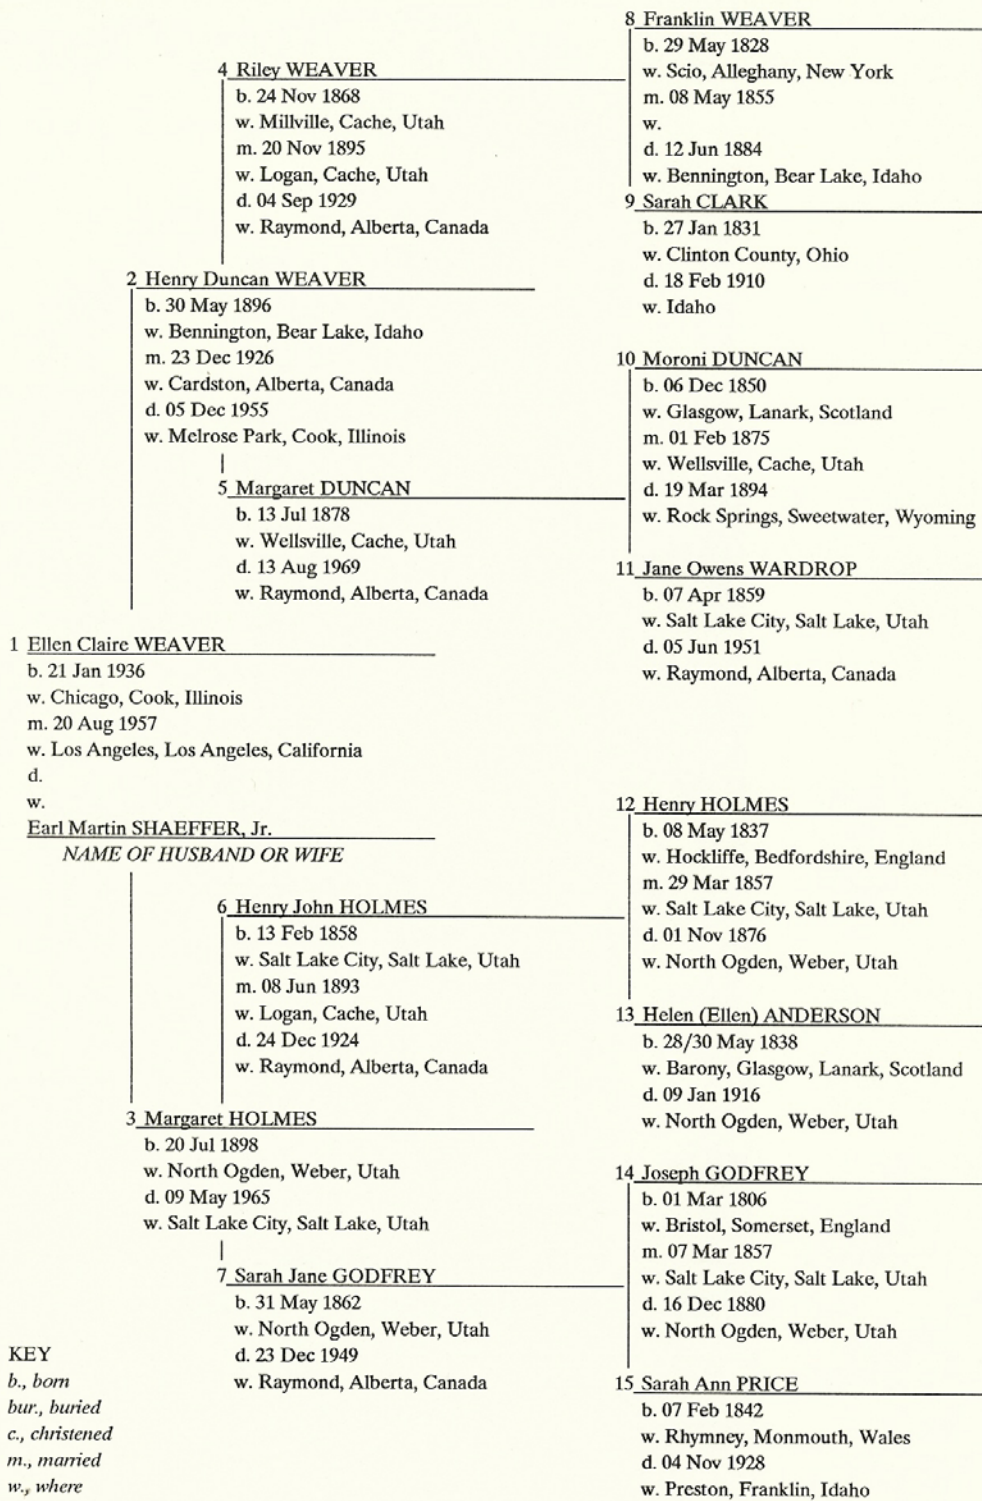

Pedigree of E.C. SHAEFFER